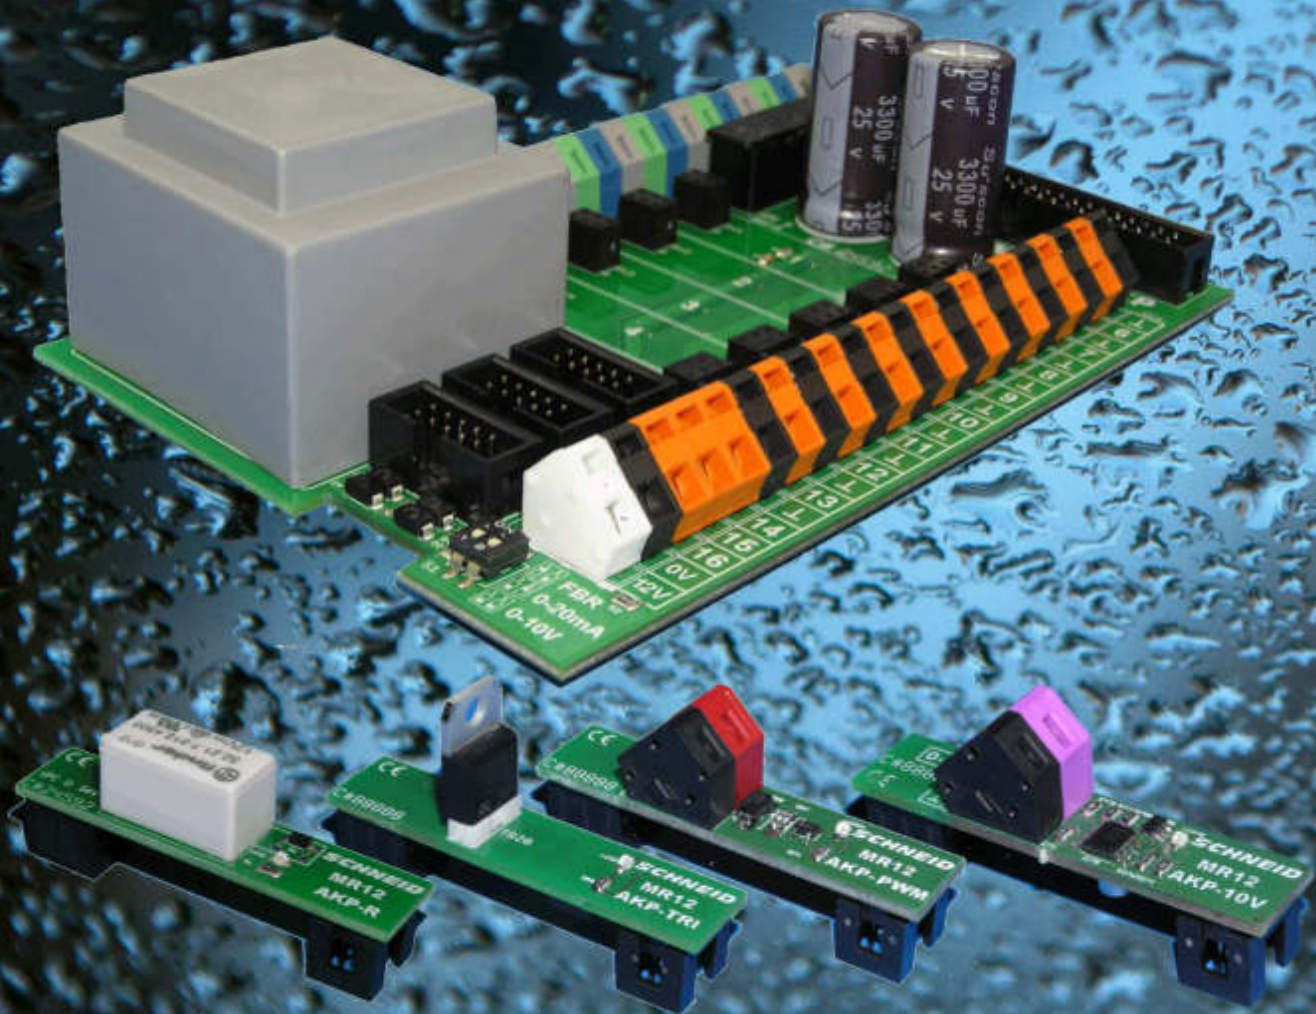

SCHNEID

AKP - Platine (Connection board)

- All outputs are run on plug-in modules
- Standard relay from FINDER
- TRIAC - Relay (for controlling drives with very high switching frequency)
- PWM - Relay (for controlling pumps with PWM signal)
- 0-10V - Relay (for controlling pumps with 0-10V signal)

Modern Life - Modern Solutions

SCHNEID GesmbH

Gewerbering 16 - 8054 Graz/Pirka, Austria - Phone: +43 (0) 316 28 50 22 - 0 - Fax: +43 (0) 316 28 50 22 - 21 - www.schneid.at