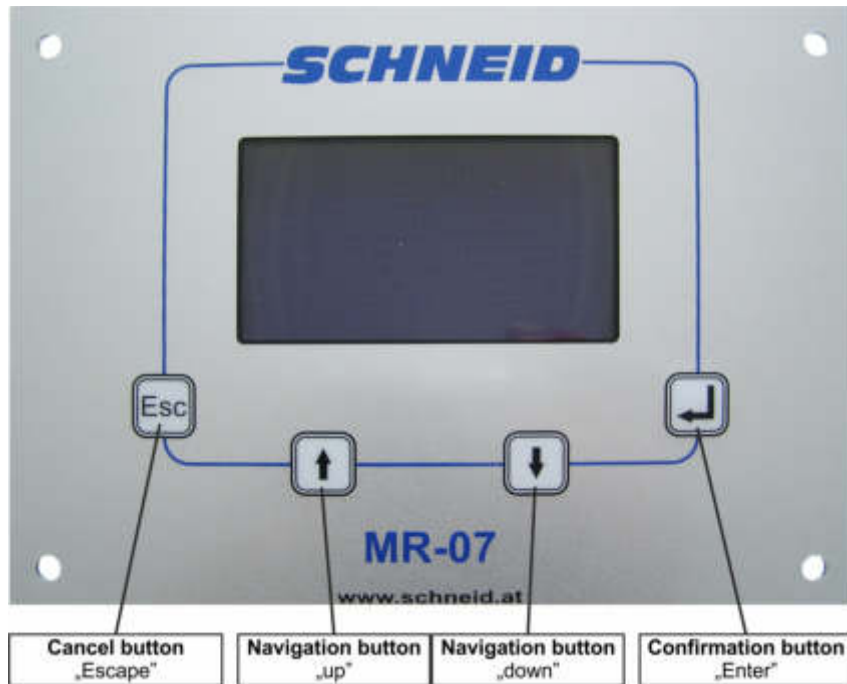

Control panel MR07-PLC module controller

SCHNEID MR07-PLC control unit:

Key assignment

Connections