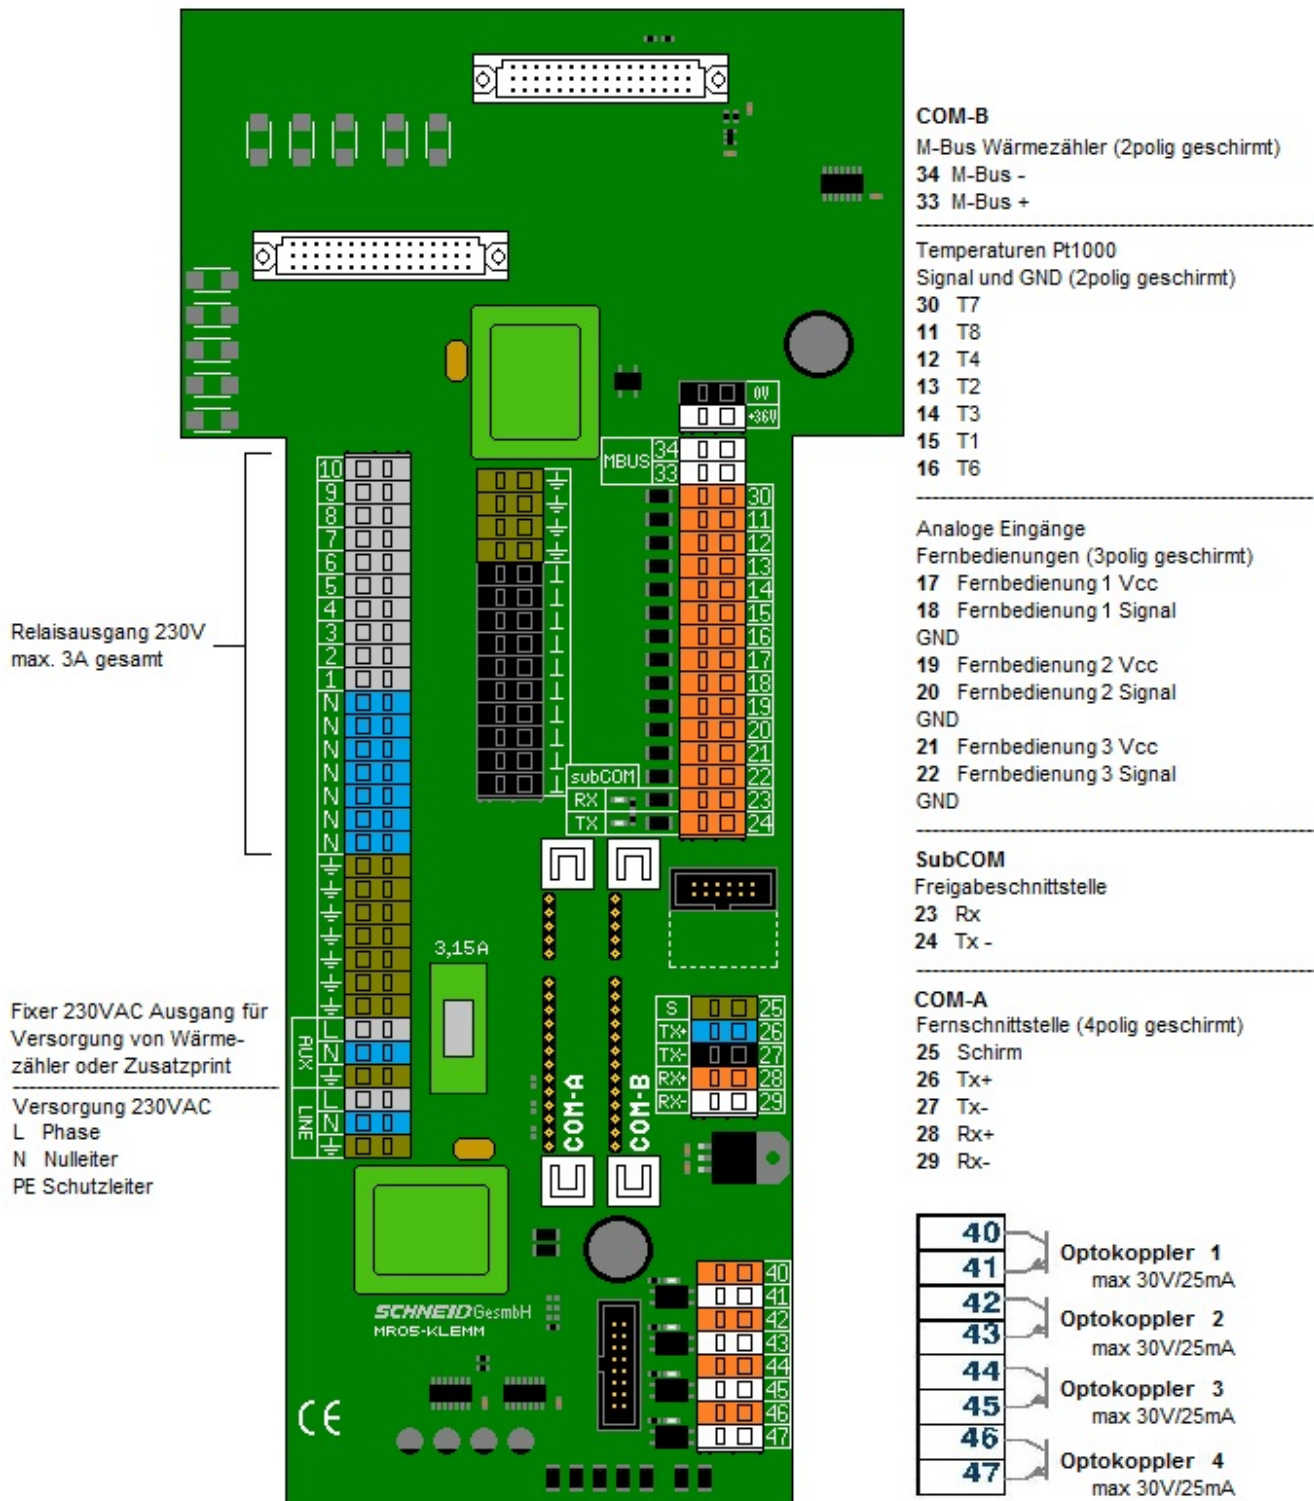

T-Print for SCHNEID-XX controller

Scope of delivery:

SCHNEID T-Print for SCHNEID-XX controller