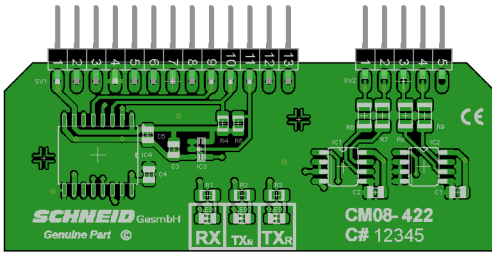

Plug-in card module CM-422

Polling from PC

Answer from other controllers in the data-network

Answer from this regulator (regulator with this plug-in-module)